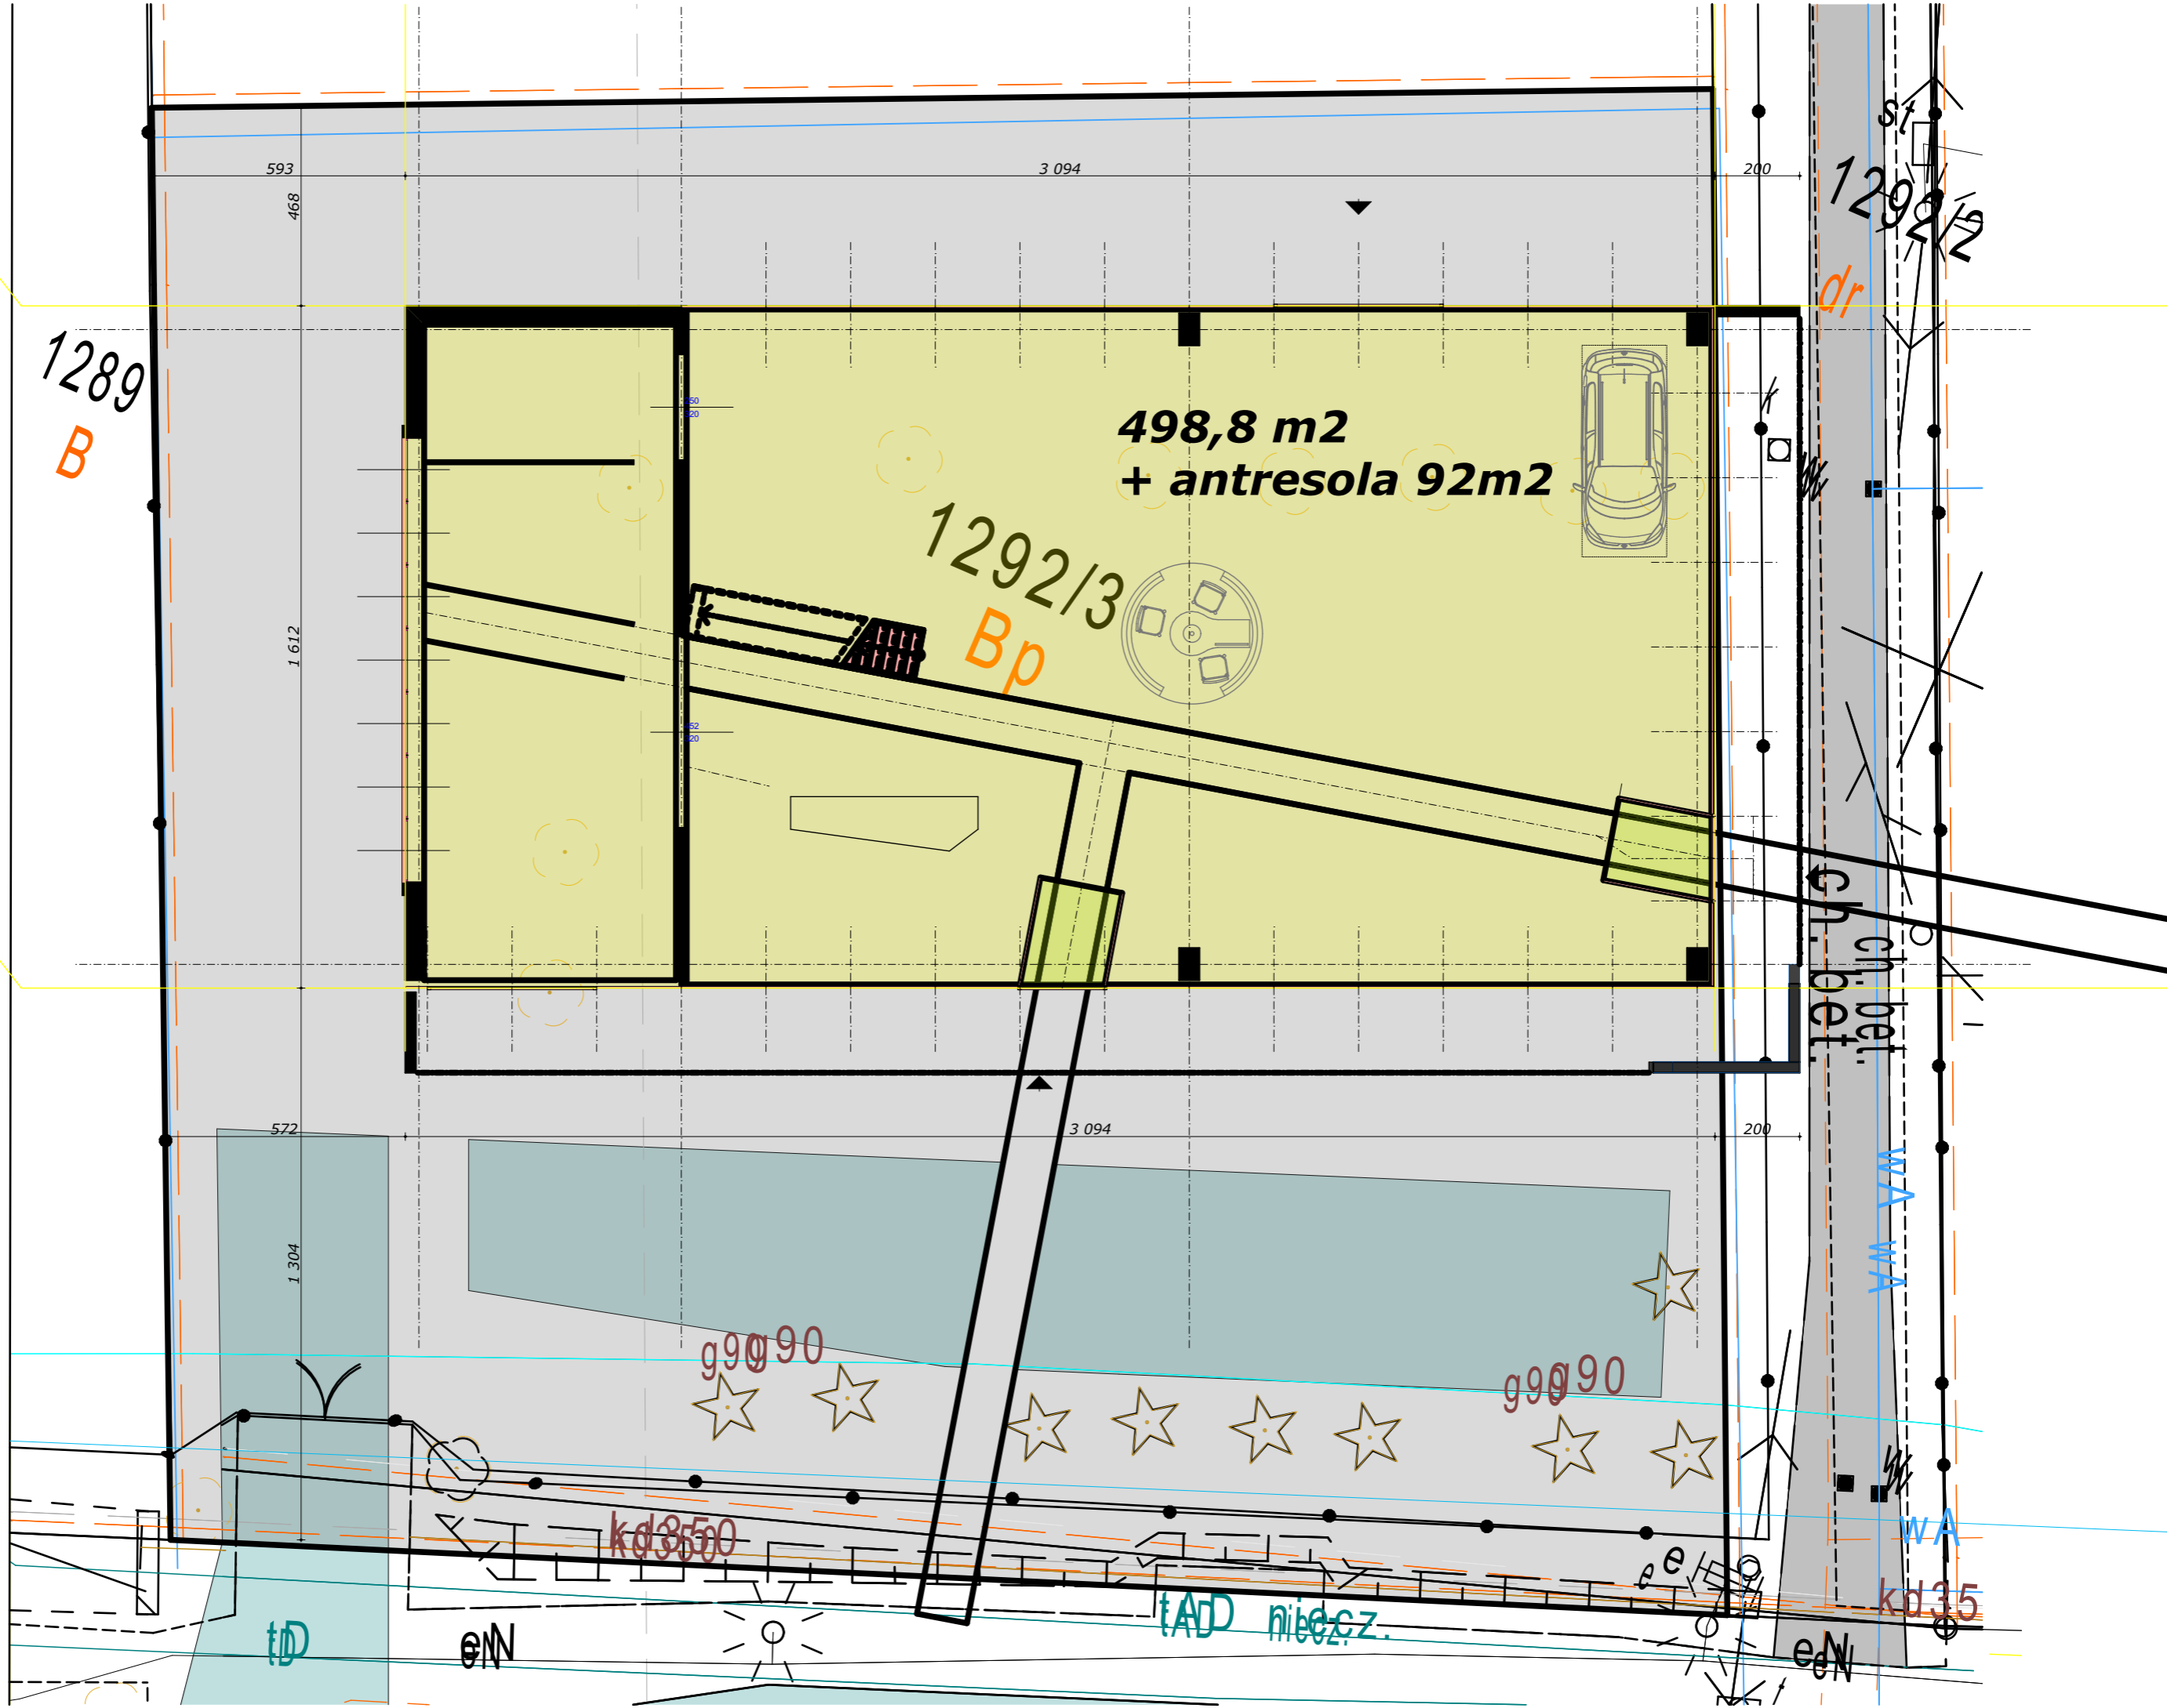

Architectural rendering of a modern building with large glass windows and a dark facade.

STAC

ROLI POJAZDÓW

Architectural rendering of a modern building with large glass windows and a dark facade.

STACJA KONTROLI POJAZDÓW

CENTRUM NAPRAW

RENTAL REX DACIA

STACJA KONTROLI POJAZDÓW

CENTRUM NAPRAW

RENAULT KELLER

DACIA

BOK
h=6m, 800 m³